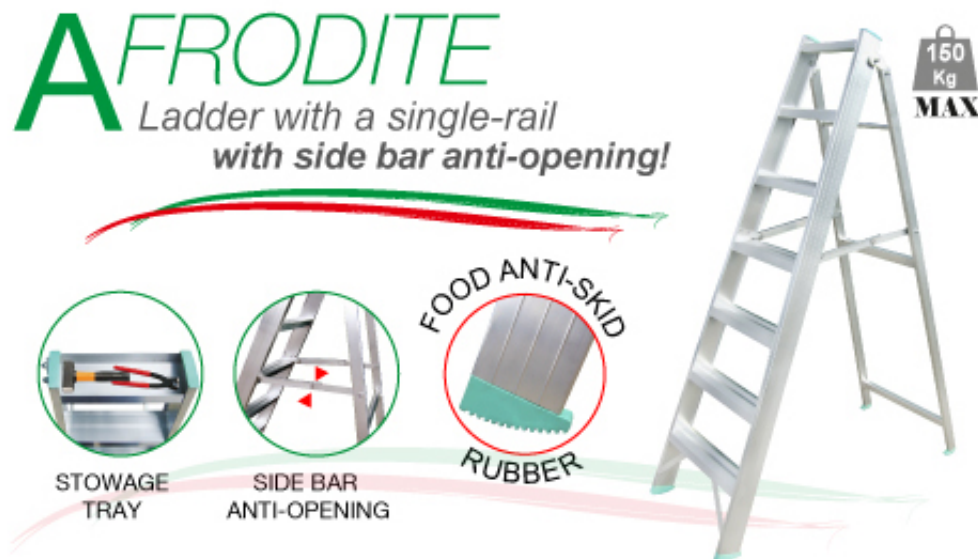

DESIGN IMPLEMENTATION
TESTING ENERGIZE

HOME COMPANY PRODUCTS CONTACTS SUPPORT

HIGH CAPACITY & BIG STABILITY!

The professional ladder for heavy duty!

Afrodite is the professional aluminium ladder at single-rail. Its robust and stable combined with the lightness of aluminum enable it to be the ideal ladder for heavy duty.

Afrodite has a large step with anti skid surface, the side bar anti-opening, reinforcements and foot anti-skid rubber that guarantee a better adherence to the surface.

Afrodite for its reliable structuring improves the freedom of movement of the operator.

Afrodite is available in different heights (from 3 to 14 steps). [Click here](#) for more information or [contact us!](#)

Efesto Production S.r.l.
Street Orta Loreto
Taurana locality
84012 Angri (SA) **Italy**