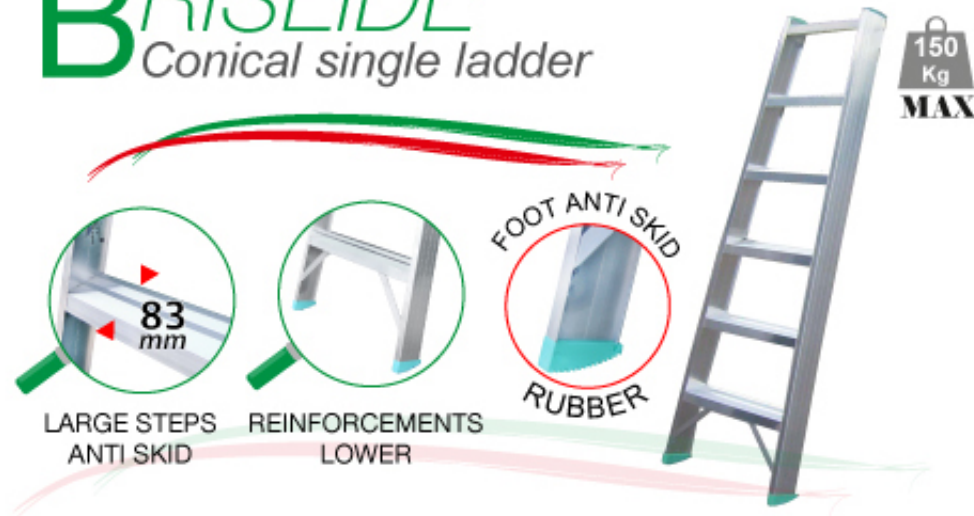

DESIGN IMPLEMENTATION
TESTING ENERGIZE

HOME COMPANY PRODUCTS CONTACTS SUPPORT

BRISÈIDE

Conical single ladder

LADDER SUPPORT FOR **PROFESSIONAL USE!**

Conical single ladder ideal for small spaces

Brisèide is the ladder of support structured with wide support base and the top slightly narrower. The wide base provides greater job stability and improved freedom of movement of the operator in action thanks to the size of the **step wide 83 mm**.

Brisèide is the ladder ideal for working in small spaces as lofts, shops, warehouses, box or other environments where it is not possible to use tripod ladders.

AVAILABLE IN DIFFERENT SIZES

Brisèide is available in different sizes.
For more information on models available [click here!](#)