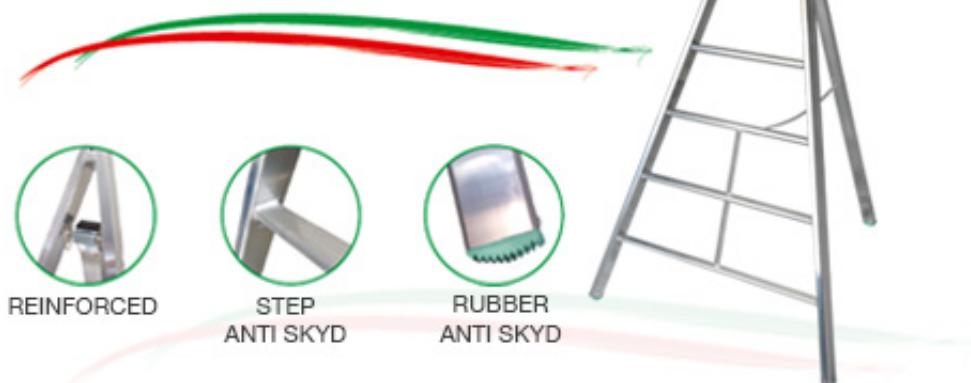

# GEA

The aluminum ladder  
**completly welded!**

150  
Kg  
**MAX**

REINFORCED

STEP  
ANTI SKYD

RUBBER  
ANTI SKYD

## STABLE, STRONG & **SAFE!**

*The aluminium ladder completly welded*

Gea belongs to the series of the stairs "farm" and she is particularly indicated for fruit picking, plant, hadges and garden manteinance.

**GEA** has all the structural particular that guarantee a safety stability also on uneven groundi.

The base particularly large, the uprights converge to tip in the high for positioning between branches and tight spaces.

### FEATURES

- **STABLE** also on uneven ground thanks to its wide base
- **STRONG** because is a ladder completly welded
- **SAFE:** wide step with anti sky and anty skyd rubber!
- **AGILE:** ideal for moving and positioning the branches